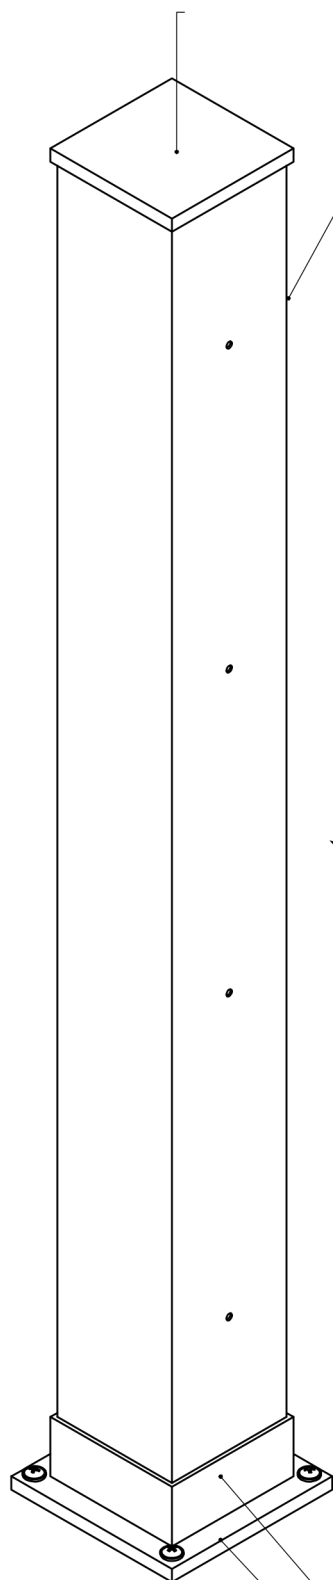

## Montaža stebra

Vrhnji pokrov stebra 100x100 Art: I6E475X75PRAM  
Vrhnji pokrov stebra 75x75 Art: I6E4100X100PRAM

Steber 75x75 mm  
Art: I6E575X75OEAM

Steber - 100x100 mm  
Art: I6E5100X100OEAM

Talni nosilec stebra 75x75 mm Art: I6E475X75TRAM

Talni nosilec stebra 100x100 mm Art: I6E4100X100TRAM

zidni vijak

7,5x100 mm Art: P0501 A900875100

# INOX CENTER

Montaža ADP. profila stebra za polnila

Vrhnji pokrov stebra 100x100 Art: I6E475X75PRAM

Vrhnji pokrov stebra 75x75 Art: I6E4100X100PRAM

Steber 75x75 mm

Art: I6E575X75OEAM

Steber - 100x100 mm

Art: I6E5100X100OEAM

ADP. profil Aluminij za  
cev širine 20 mm

Art: I6E60E80115AM

Talni nosilec stebra 75x75

Art: I6E475X75TRAM

Talni nosilec stebra 100x100

Art: I6E4100X100TRAM